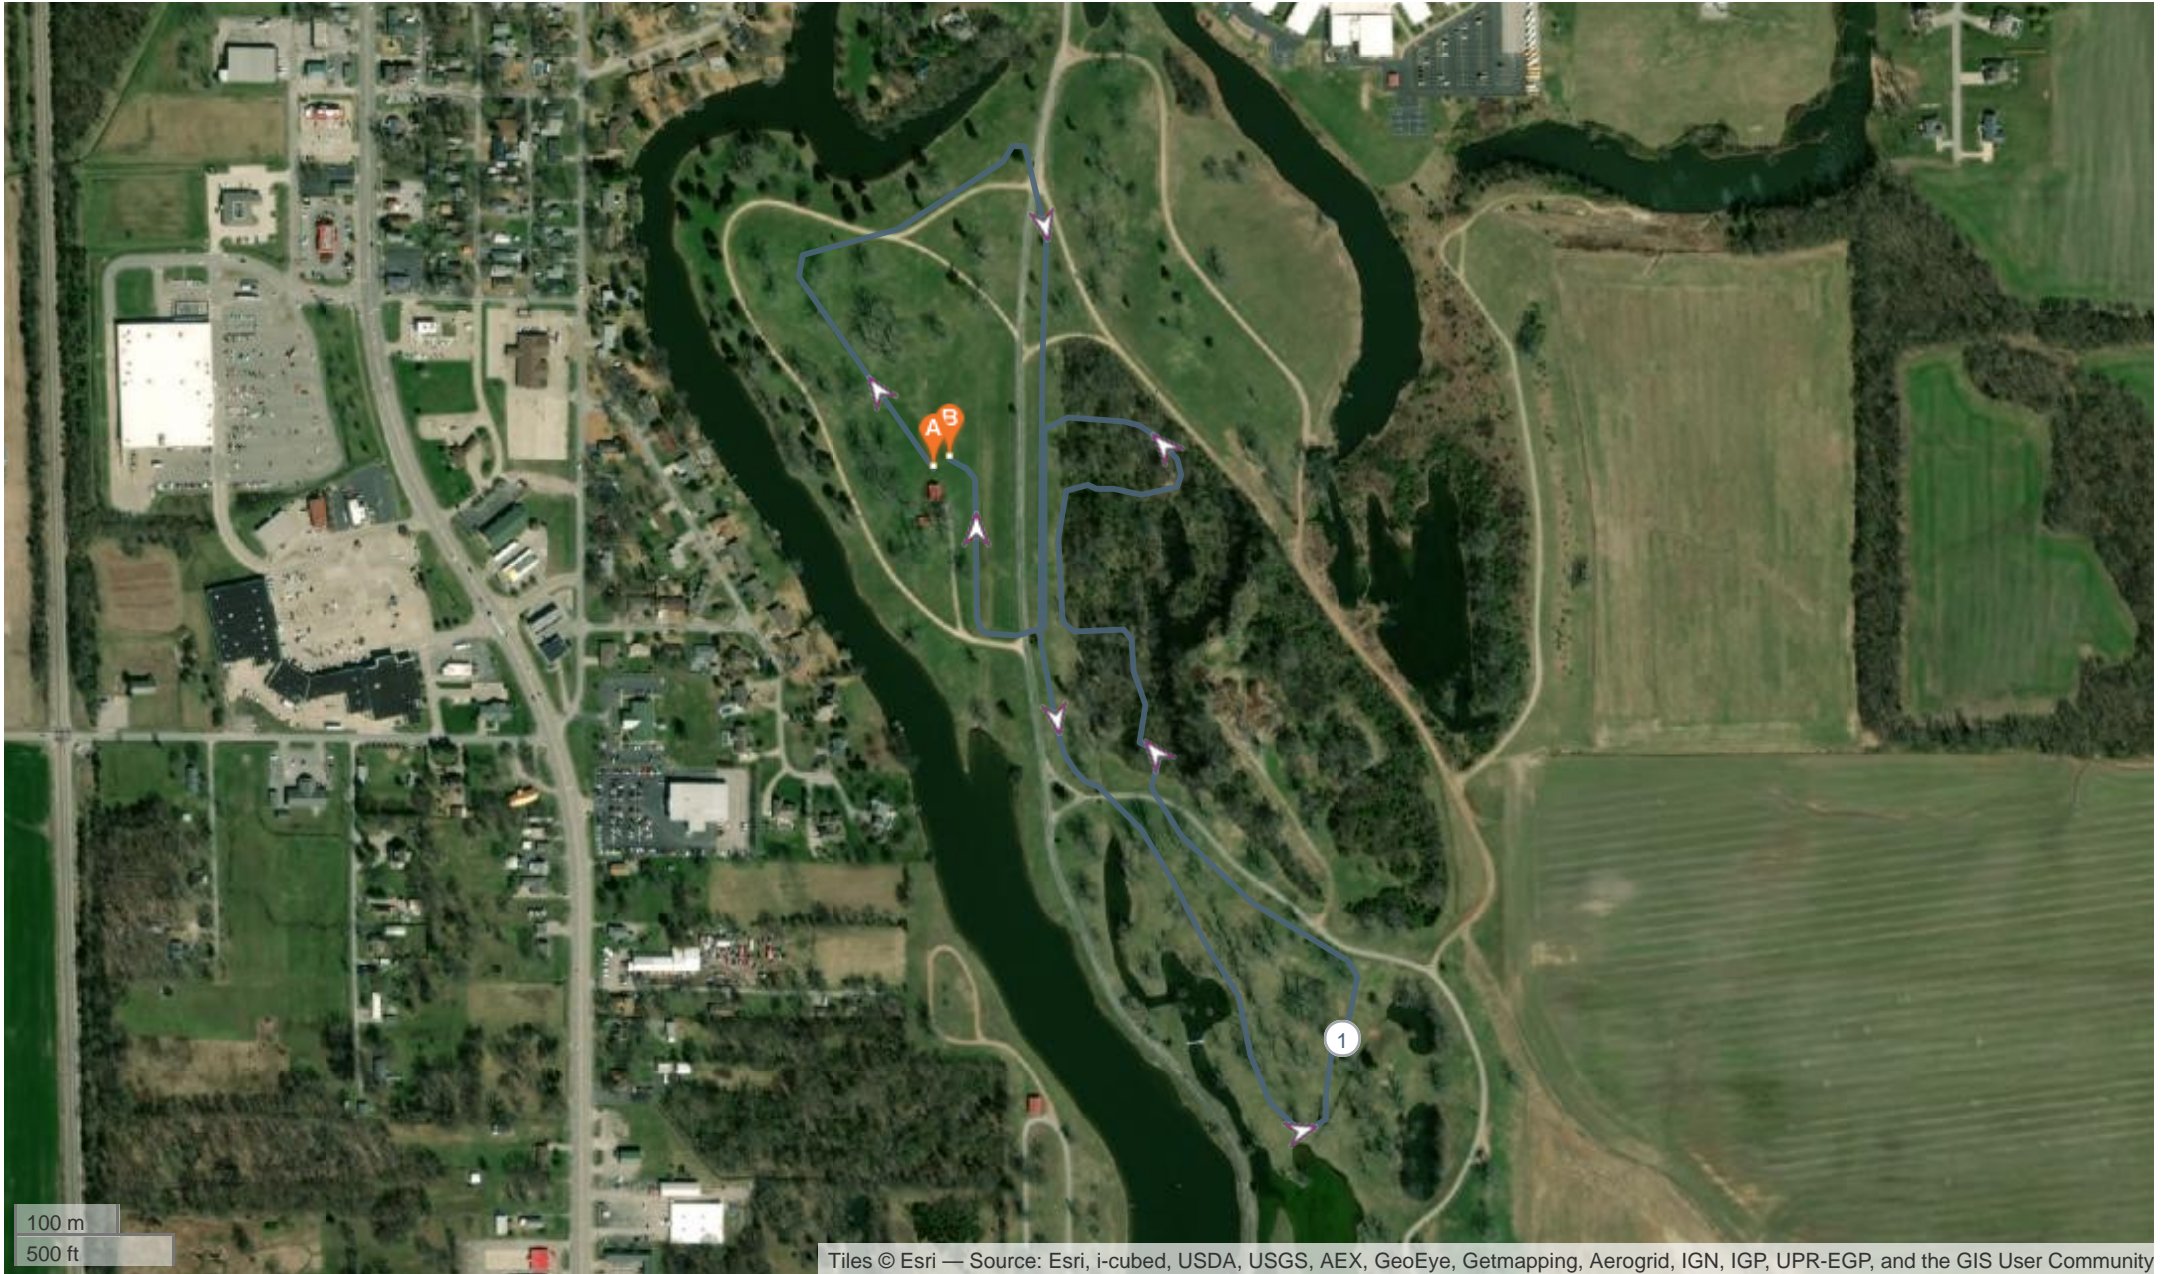

Du Quoin Middle School CC Course

ROUTE INFORMATION

ROUTE LENGTH	1.860 miles
ASCENT	85 ft
DESCENT	91 ft
HILLS	↑ 45.5% ↓ 39.4% → 15.2%
TERRAIN	Mixed
START	LAT: 37.996966, LNG: -89.229852

NOTES

Du Quoin Middle School CC Course

ROUTE DIRECTIONS

No	Miles	Turn	Directions
1	1.860		